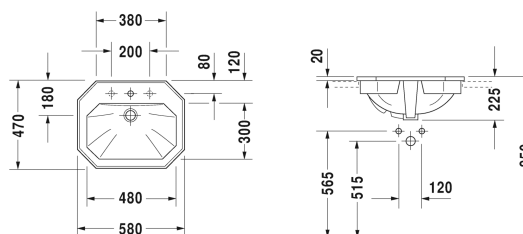

1930 Series Vanity basin # 0476580000

|< 580 mm >|

Vanity basin	Dimension	Weight	Order number
countertop basin, with overflow, with tap platform, 580 mm			
Colors			
00 White Alpin			
Variant			
● ● ●	580 x 470 mm	14.700 kilogram	0476580000
Sanitary ceramics with the special WonderGliss surface finish will remain clean and attractive-looking for a long time to come. When ordering WonderGliss please add a "1" as eleventh digit to the model number.			

All drawings contain the necessary measurements which are subject to standard tolerances. They are stated in mm and are non-binding. Exact measurements, in particular for customised installation scenarios, can only be taken from the finished piece.